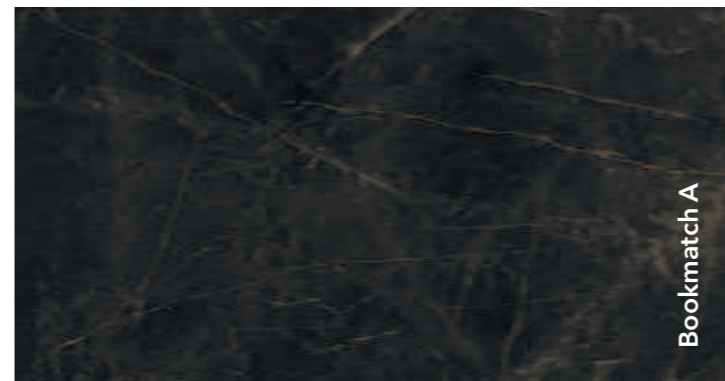

Decorations marked as Bookmatch are available in options A and B: one mirrors the other, creating the impression of an open book.