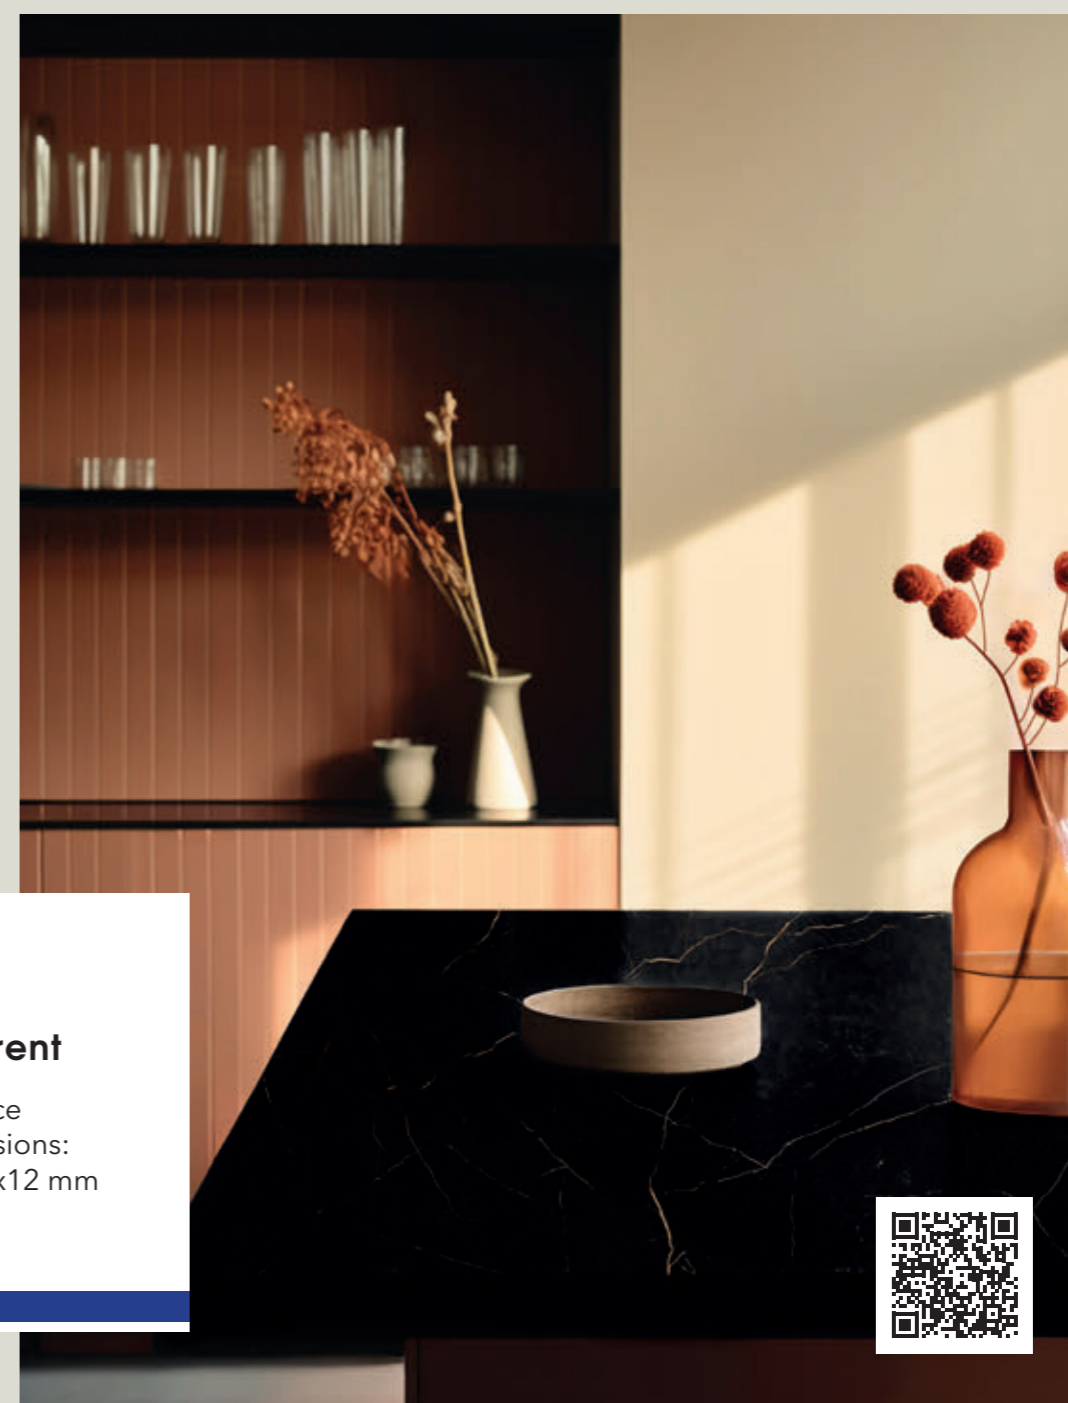

Negev

Matte surface
Slab dimensions:
3200x1600x12 mm
3200x1600x6 mm

Nero Marquina

Matte surface
Slab dimensions:
3200x1600x12 mm
3200x1600x6 mm

Polished surface
Slab dimensions:
3200x1600x6 mm

Decorations marked as Bookmatch are available in options A and B: one mirrors the other, creating the impression of an open book.