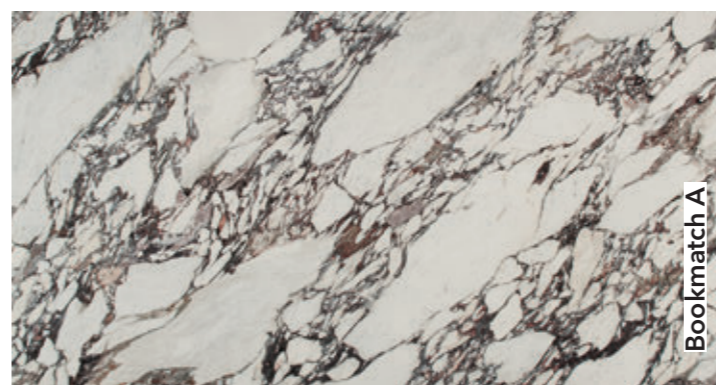

Arabescato Viola

Polished surface
Slab dimensions:
3200x1600x12 mm

Bookmatch A

Bookmatch B

Decorations marked as Bookmatch are available in options A and B: one mirrors the other, creating the impression of an open book.