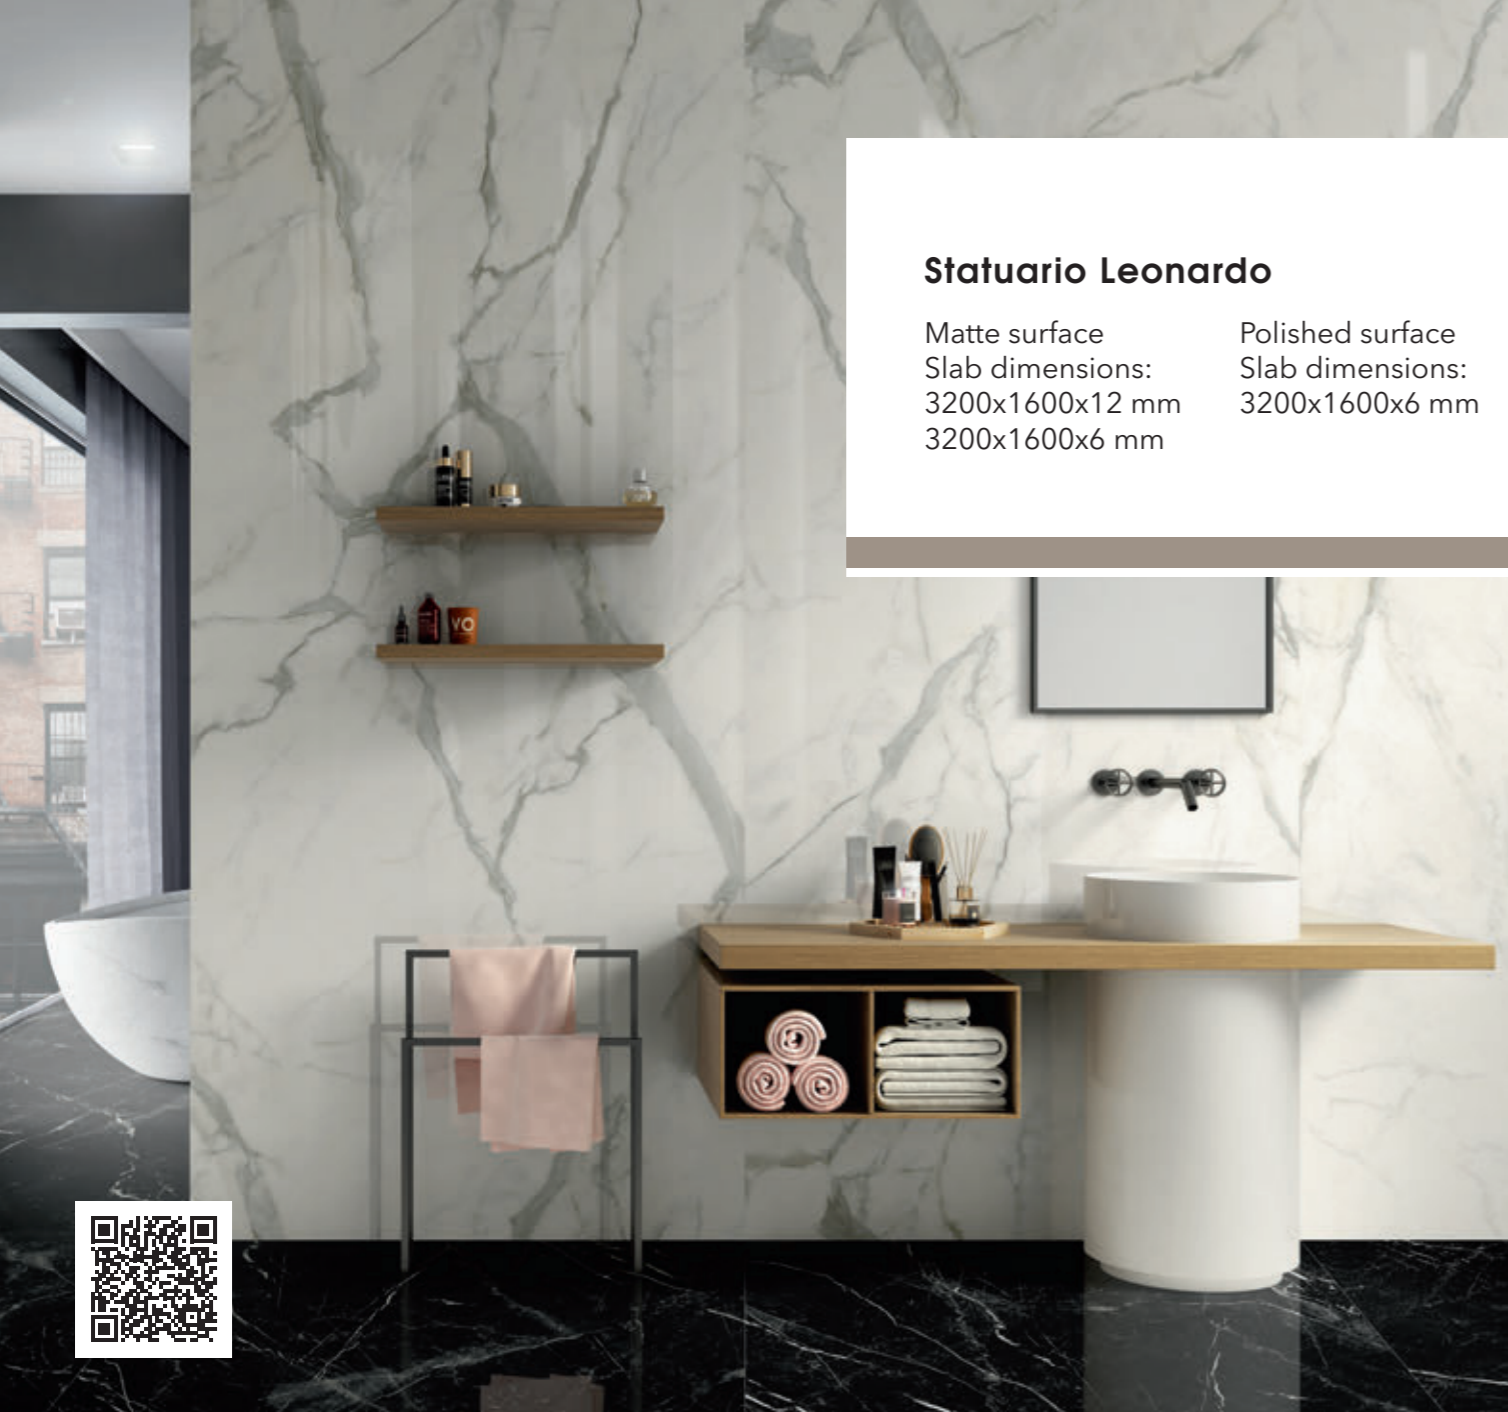

Pietra Grigia

Matte surface
 Slab dimensions:
 3200x1600x12 mm
 3200x1600x6 mm

Bookmatch A

Bookmatch B

Bookmatch A

Bookmatch B

Decorations marked as Bookmatch are available in options A and B: one mirrors the other, creating the impression of an open book.

Portoro

Matte surface
Slab dimensions:
3200x1600x20 mm
3200x1600x12 mm
3200x1600x6 mm

Polished surface
Slab dimensions:
3200x1600x6 mm

Pulpis Ivory

Matte surface
Slab dimensions:
3200x1600x12 mm

Statuario Leonardo

Matte surface	Polished surface
Slab dimensions: 3200x1600x12 mm	Slab dimensions: 3200x1600x6 mm
3200x1600x6 mm	

Decorations marked as Bookmatch are available in options A and B: one mirrors the other, creating the impression of an open book.