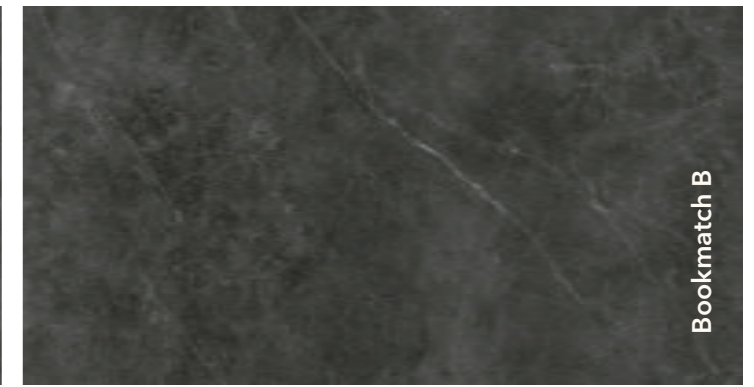

Bookmatch B

Decorations marked as Bookmatch are available in options A and B: one mirrors the other, creating the impression of an open book.

Decorations marked as Bookmatch are available in options A and B: one mirrors the other, creating the impression of an open book.