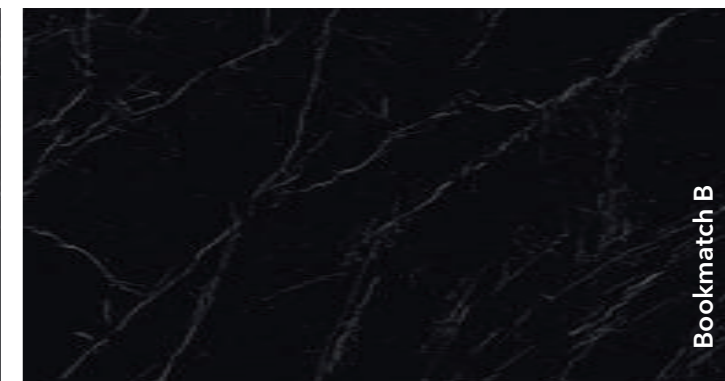

Negev

Matte surface
Slab dimensions:
3200x1600x12 mm
3200x1600x6 mm

Nero Marquina

Matte surface
Slab dimensions:
3200x1600x12 mm
3200x1600x6 mm

Polished surface
Slab dimensions:
3200x1600x6 mm

Decorations marked as Bookmatch are available in options A and B: one mirrors the other, creating the impression of an open book.