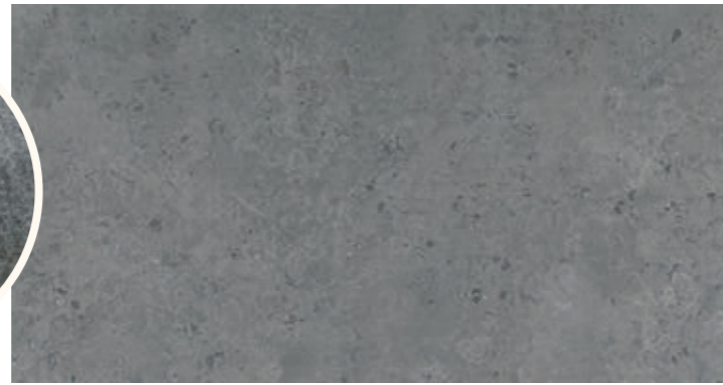

Norwegian Stone Grey

Structured surface
Slab dimensions:
3200x1600x12 mm

Patagonia

Matte surface
Slab dimensions:
3200x1600x12 mm
3200x1600x6 mm

Polished surface
Slab dimensions:
3200x1600x6 mm

Decorations marked as Bookmatch are available in options A and B: one mirrors the other, creating the impression of an open book.