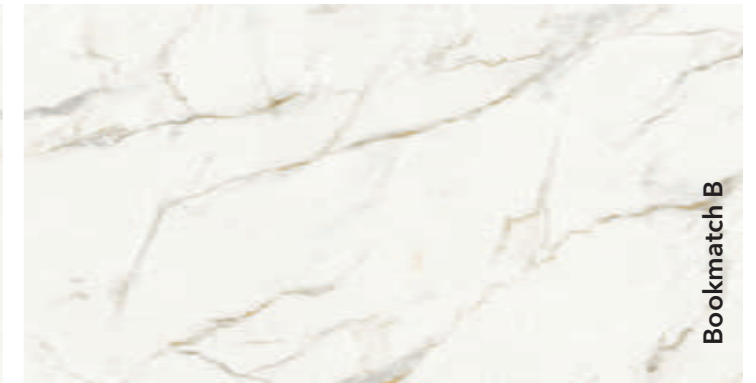

Decorations marked as Bookmatch are available in options A and B: one mirrors the other, creating the impression of an open book.