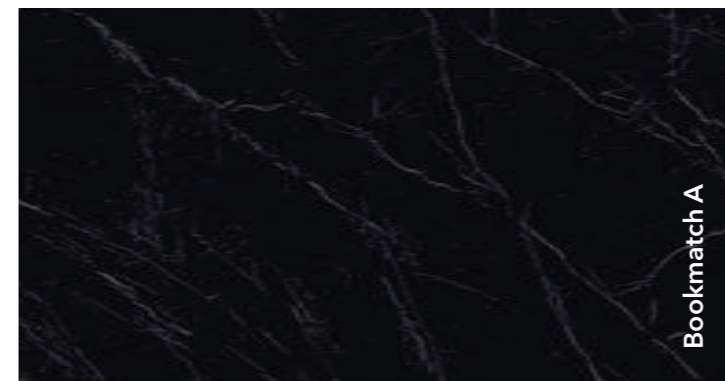

Negev

Matte surface
Slab dimensions:
3200x1600x12 mm
3200x1600x6 mm

Nero Marquina

Matte surface
Slab dimensions:
3200x1600x12 mm
3200x1600x6 mm

Polished surface
Slab dimensions:
3200x1600x6 mm

Decorations marked as Bookmatch are available in options A and B: one mirrors the other, creating the impression of an open book.