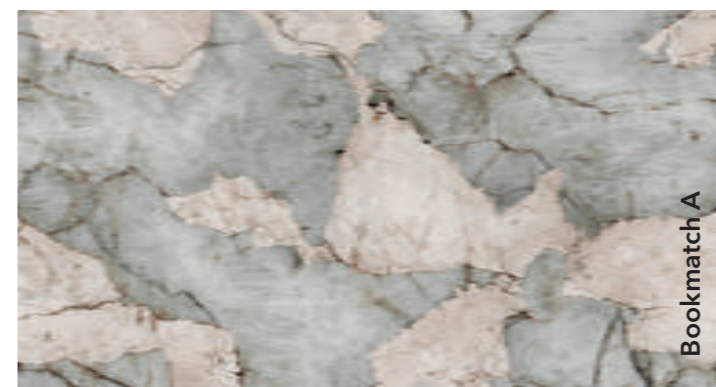

Decorations marked as Bookmatch are available in options A and B: one mirrors the other, creating the impression of an open book.

Pietra Brown

Matte surface
 Slab dimensions:
 3200x1600x12 mm
 3200x1600x6 mm