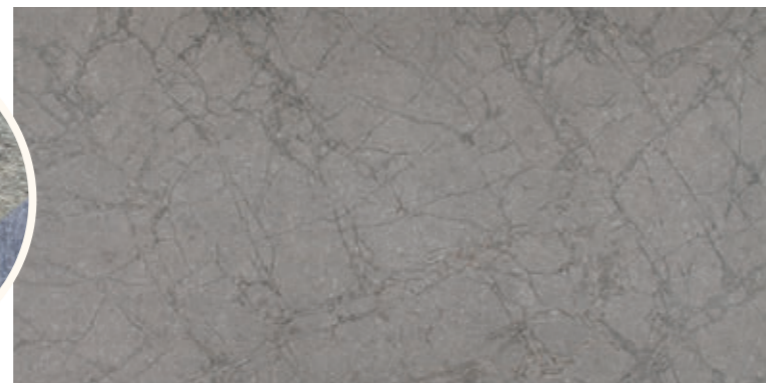

Decorations marked as Bookmatch are available in options A and B: one mirrors the other, creating the impression of an open book.

The pattern throughout the entire thickness of the slab.

Grey Soap Fullbody 3D