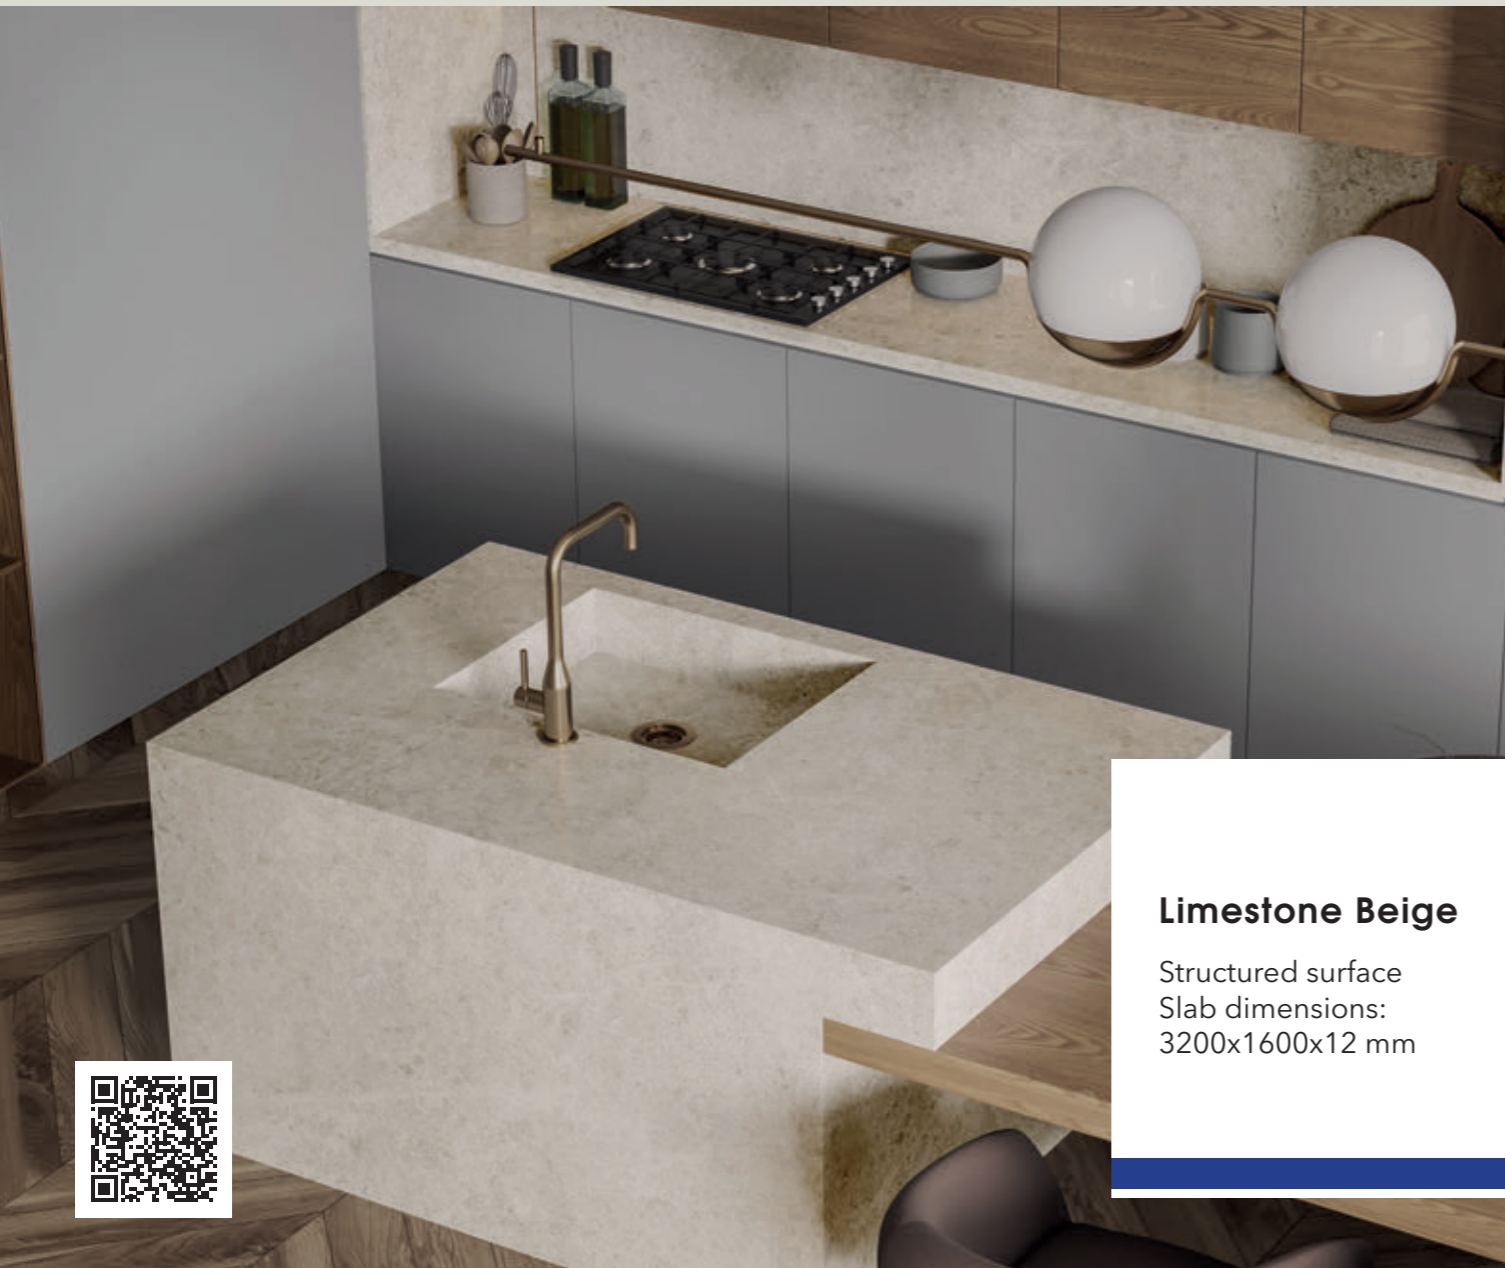

Decorations marked as Bookmatch are available in options A and B: one mirrors the other, creating the impression of an open book.

Limestone Beige

Structured surface
Slab dimensions:
3200x1600x12 mm

Bookmatch A