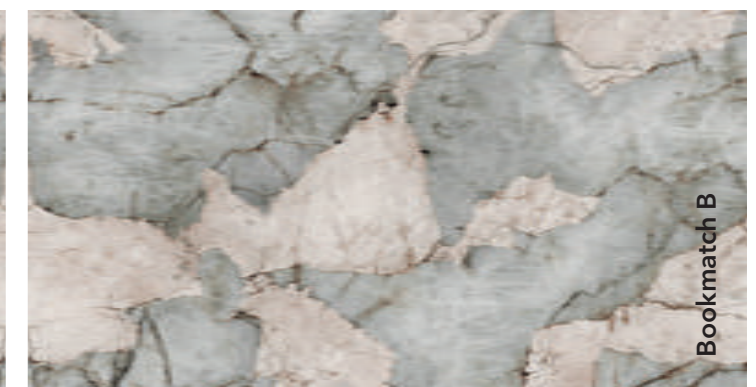

Decorations marked as Bookmatch are available in options A and B: one mirrors the other, creating the impression of an open book.

Pietra Brown

Matte surface
 Slab dimensions:
 3200x1600x12 mm
 3200x1600x6 mm