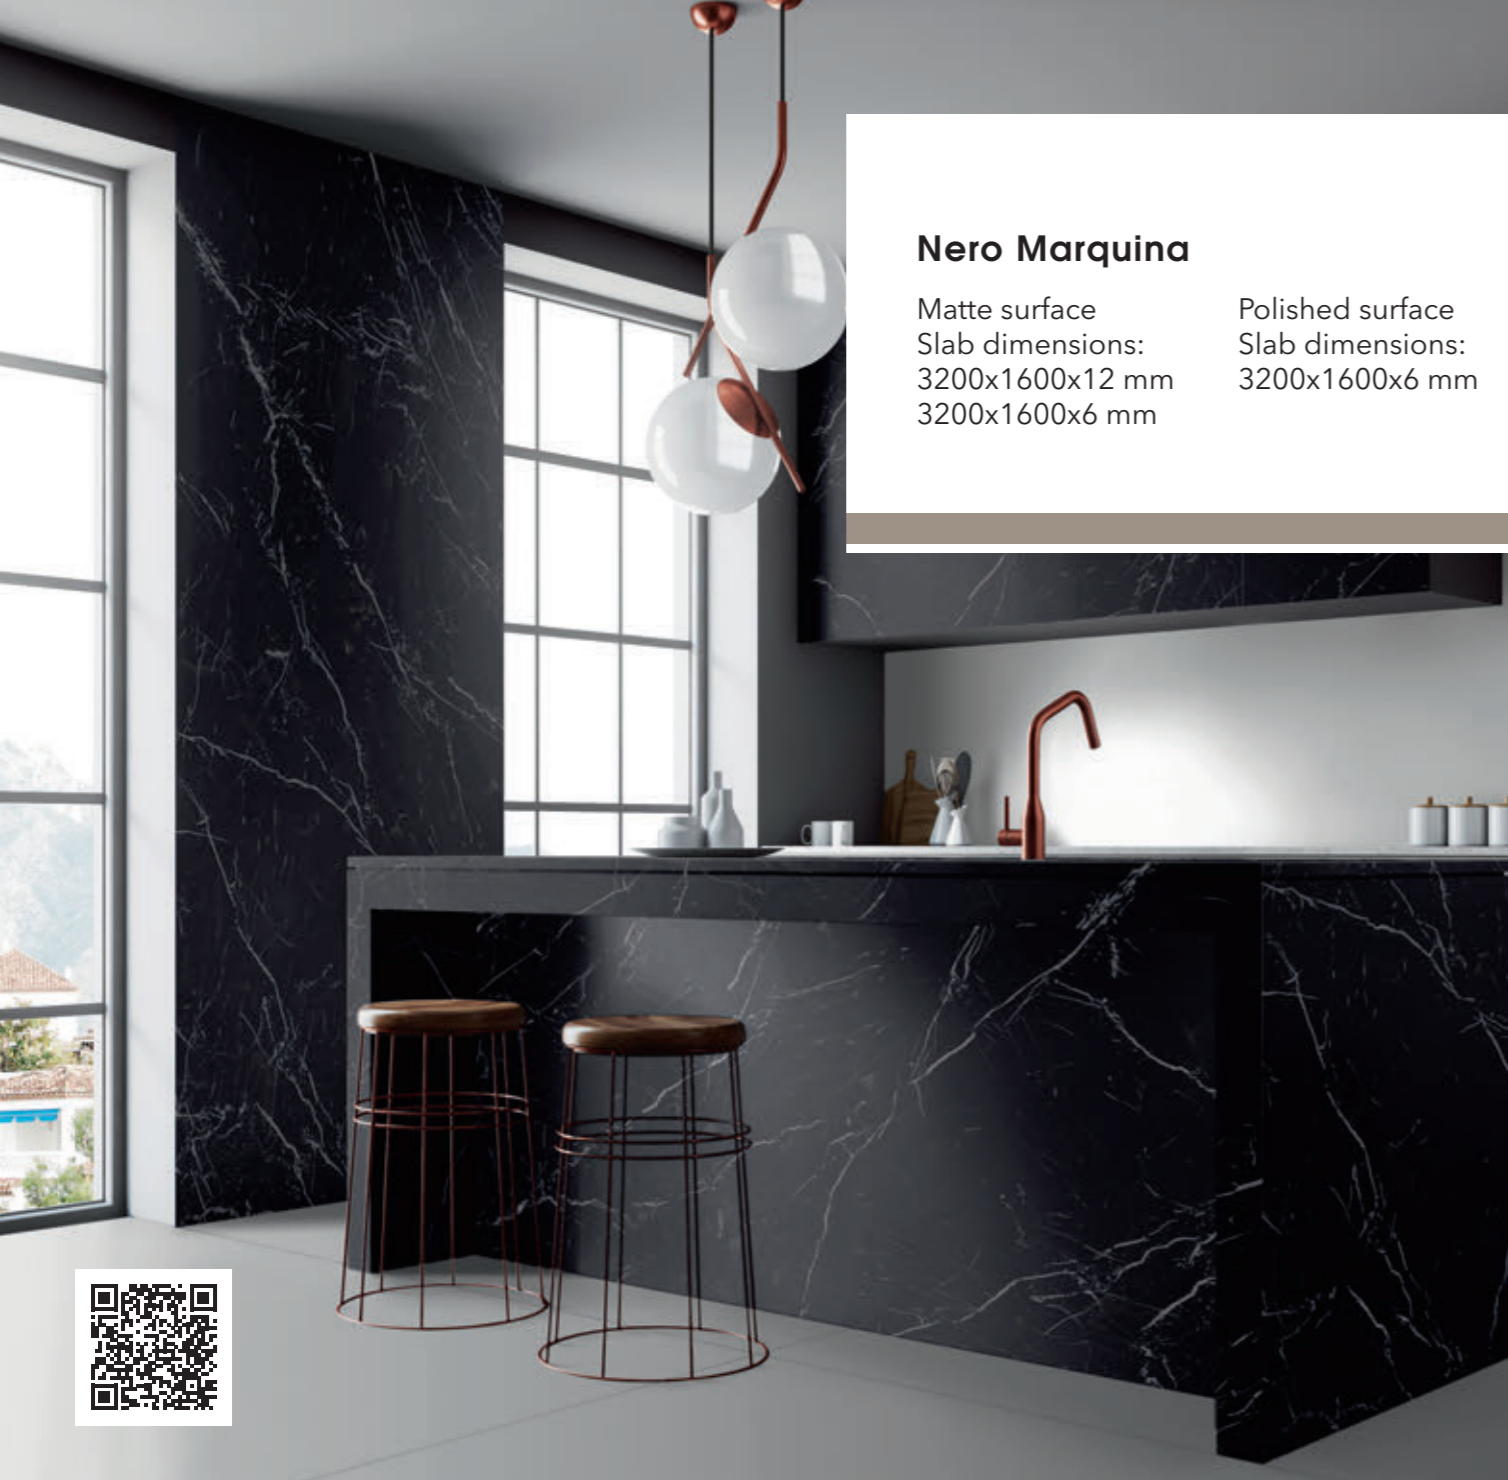

Monte Bianco

Matte surface
Slab dimensions:
3200x1600x12 mm

Decorations marked as Bookmatch are available in options A and B: one mirrors the other, creating the impression of an open book.

Decorations marked as Bookmatch are available in options A and B: one mirrors the other, creating the impression of an open book.

Negev

Matte surface
Slab dimensions:
3200x1600x12 mm
3200x1600x6 mm

Nero Marquina

Matte surface
Slab dimensions:
3200x1600x12 mm
3200x1600x6 mm

Polished surface
Slab dimensions:
3200x1600x6 mm

Decorations marked as Bookmatch are available in options A and B: one mirrors the other, creating the impression of an open book.