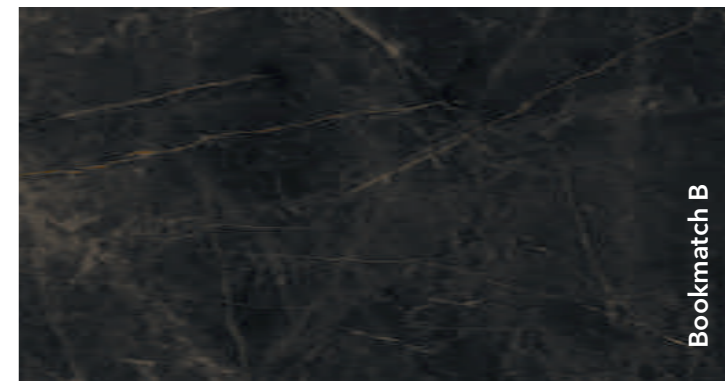

Decorations marked as Bookmatch are available in options A and B: one mirrors the other, creating the impression of an open book.