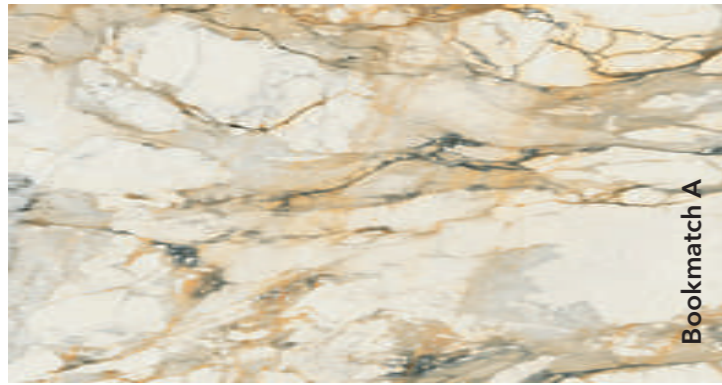

Decorations marked as Bookmatch are available in options A and B: one mirrors the other, creating the impression of an open book.

Limestone Beige

Structured surface
Slab dimensions:
3200x1600x12 mm

Bookmatch A