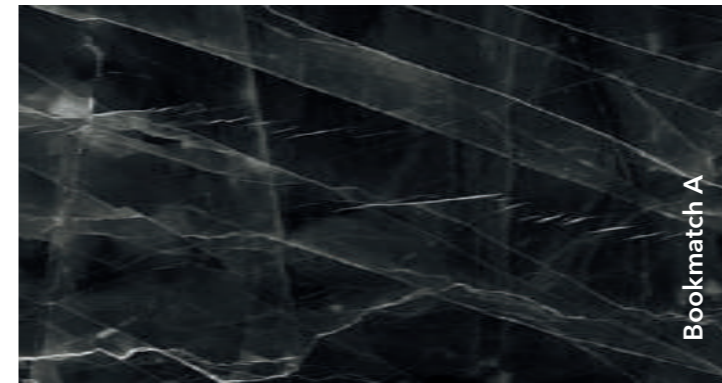

Bookmatch A

Bookmatch B

Black Diamond

Matte surface
Slab dimensions:
3200x1600x12 mm

Decorations marked as Bookmatch are available in options A and B: one mirrors the other, creating the impression of an open book.