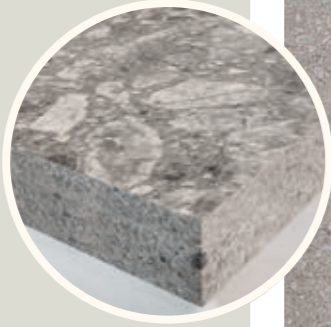

Ceppo Di Gre Fullbody 3D

Matte surface
Slab dimensions:
3200x1600x12 mm

The pattern
throughout the entire
thickness of the slab.