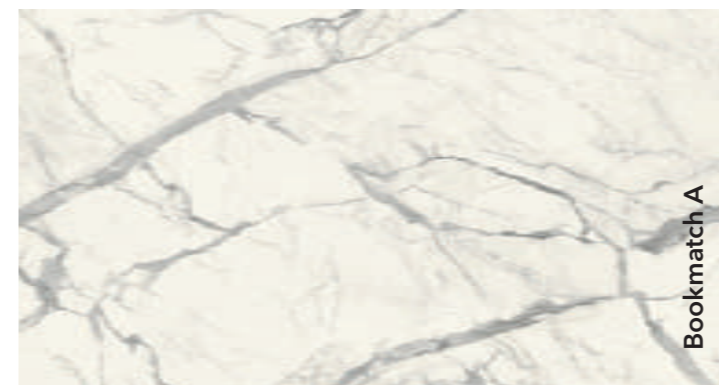

Statuario Leonardo

Matte surface	Polished surface
Slab dimensions: 3200x1600x12 mm	Slab dimensions: 3200x1600x6 mm
3200x1600x6 mm	

Decorations marked as Bookmatch are available in options A and B: one mirrors the other, creating the impression of an open book.

Decorations marked as Bookmatch are available in options A and B: one mirrors the other, creating the impression of an open book.

Statuario Raffaello

Matte surface	Polished surface
Slab dimensions: 3200x1600x12 mm	Slab dimensions: 3200x1600x6 mm