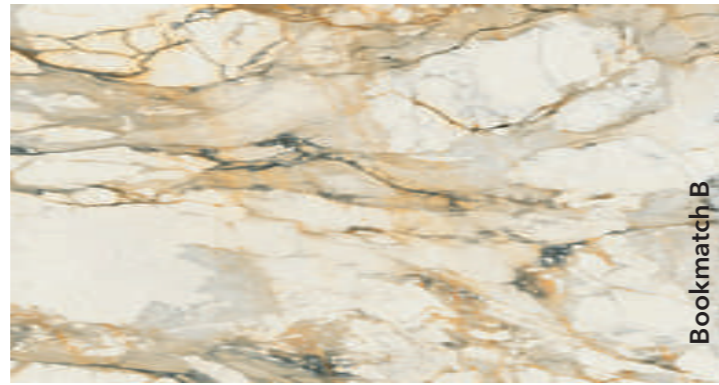

Decorations marked as Bookmatch are available in options A and B: one mirrors the other, creating the impression of an open book.

Limestone Beige

Structured surface
Slab dimensions:
3200x1600x12 mm

Bookmatch A