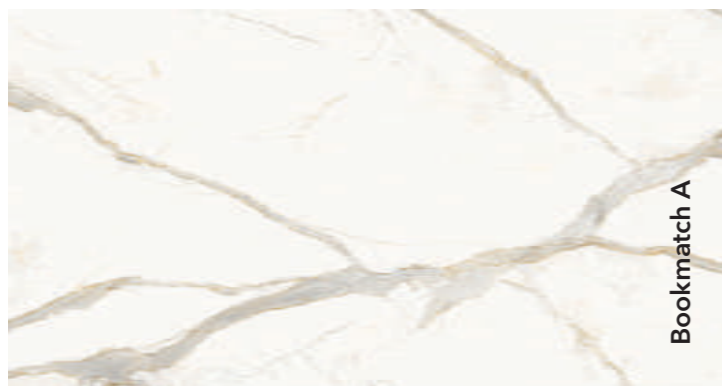

Decorations marked as Bookmatch are available in options A and B: one mirrors the other, creating the impression of an open book.

Decorations marked as Bookmatch are available in options A and B: one mirrors the other, creating the impression of an open book.