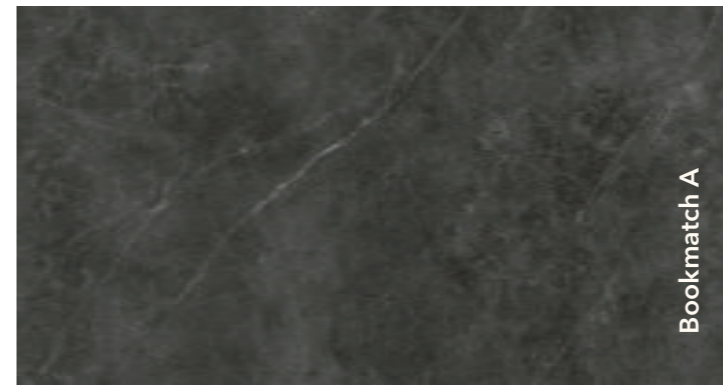

Decorations marked as Bookmatch are available in options A and B: one mirrors the other, creating the impression of an open book.

Pietra Brown

Matte surface
 Slab dimensions:
 3200x1600x12 mm
 3200x1600x6 mm